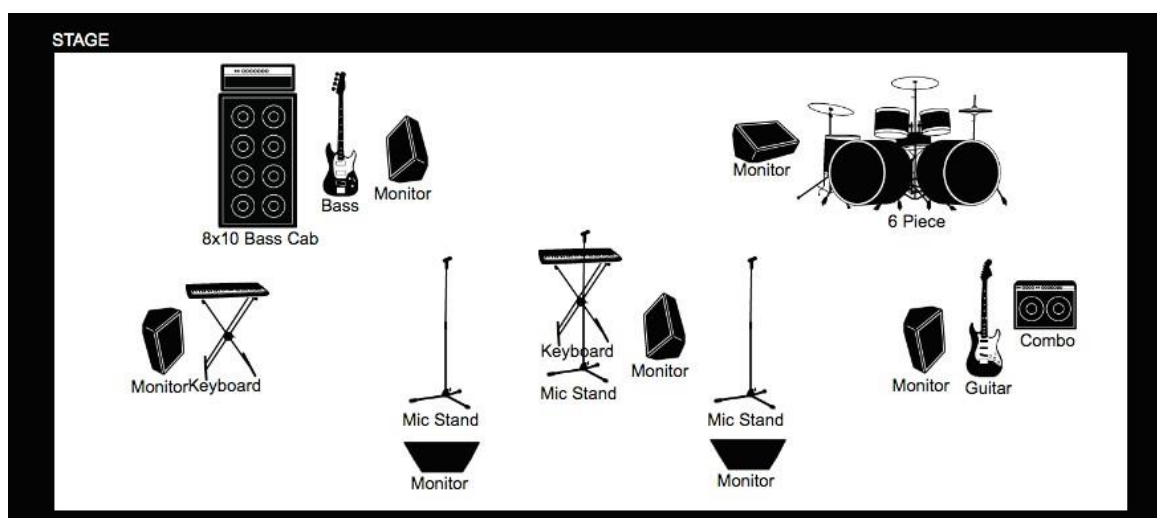

TECHNICAL RIDER

MALIKA TIROLIEN FULL BAND

Group of 7 musicians

- Lead vocal 1. 1 microphone 2. 2 XLR and 1 DI 3. 1 mic stand 4. 1 keyboard stand
- Drums 1. One drum set (any jazz series kit: pearl, tama, dw, gretch or Ludwig) 18 bass drum, 14 floor tom, 12 rack tom, 2 snare stands, 1 hi-hat stand, 3 cymbals stands and an adjustable drum seat.
- Bass 1. One lightweight 2X10 Combo Amp 500Watts (Eden, MarkBass, TC Electronics) 2. Tube Direct Box 3. (LARGER STAGES) Tube Amp 1200Watts - MarkBass / TC Electronics/ Mesa Boogie/ 4. 1X12 Cabinets or 2 4X10 5. One bass stand
- Guitar 1. One guitar amp (Fender Twin Amp or similar) 2. 1 Mic 3. 1 guitar stand
- Keyboard 1. 1 DI 2. 1 stand for keyboard
- Back Vocal 1. 1 micro 2. 1 Micro stand
- Back Vocal (Remove this for the 6-piece band) 1. 1 micro 2. 1 Micro stand
- 7 Monitors (1 monitor per musician) (remove 1 for 6-piece band)