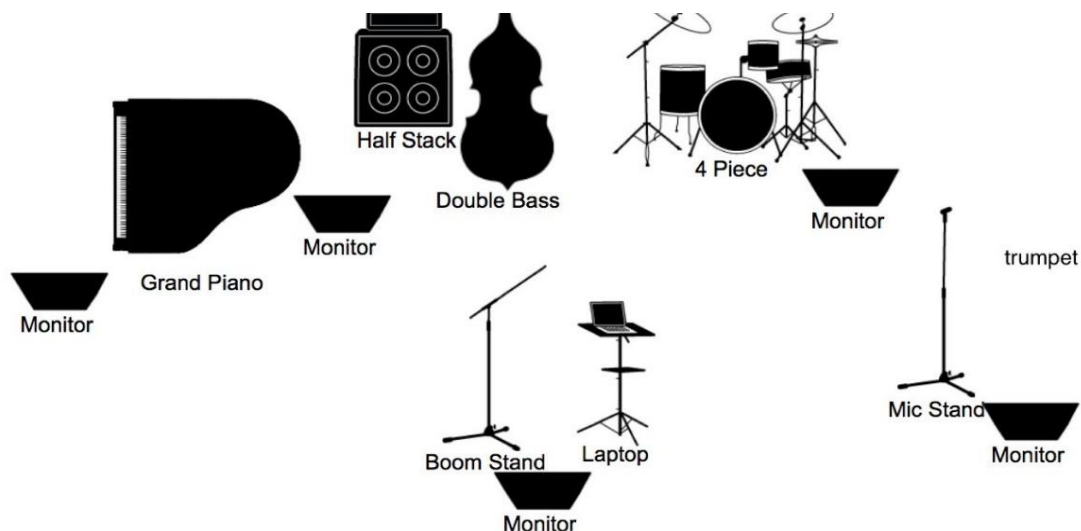

Josefine Lindstrand Tech Rider (international)

- **¾ Double Bass**
with pick-up system
- **Bass-amp**
Ampeg, Gallien-Kruger
- **Drums**
Vintage Ludwig, Slingerland or Gretsch drumkit. If not C&C, Yamaha, Tama or similar.
Drum sizes, 20" bassdrum With REMO Coated powerstroke, 14" and 16" floortoms with REMO Ambassador or Emperor coated heads. 14"X 5,5" Ludwig Supraphonic or similar with REMO coated Ambassador head.
3 cymbalstands, 1 hi-hat stand, 2 snare stands, 1 drumthrone, drumrug.
- **Grand piano**, upright piano (in tune)
if not possible, Nord Stage 88

Input list Josefine Lindstrand Band

| Input | Insrument |
|--------------|--------------------|
| 1 | Kick |
| 2 | Snare |
| 3 | Floortom 14´ |
| 4 | Floortom 16´ |
| 5 | OH L |
| 6 | OH R |
| 7 | SPDX L (drums) |
| 8 | SPDX R (drums) |
| 9 | Computer L (drums) |
| 10 | Computer R (drums) |
| 11 | BASS AMP |
| 12 | BASS MIC |
| 13 | Trumpet Effekt L |
| 14 | Trumpet Effekt R |
| 15 | Trumpet Clean |
| 16 | Piano L |
| 17 | Piano R |
| 18 | Ev Piano safe |
| 19 | Vocal |