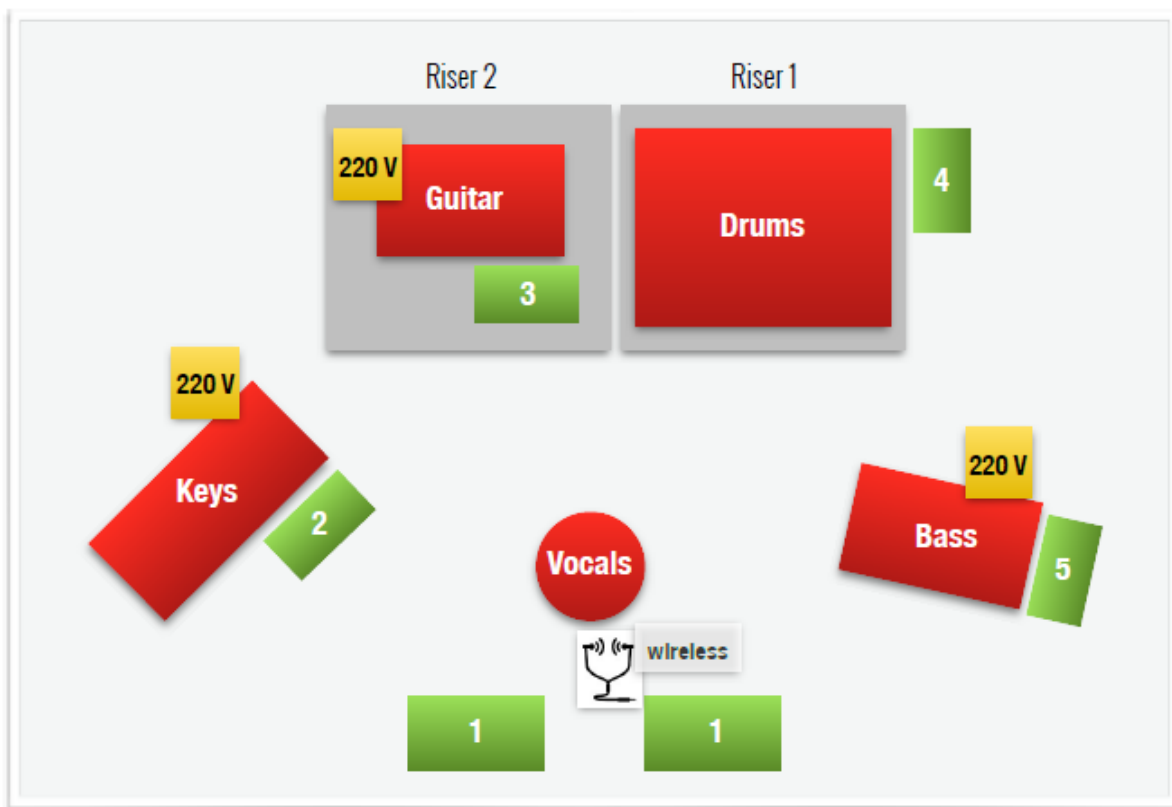

intl. booking agency – label – artist management - labelmanagement – distribution service – publishing

inhaber: uwe hager m.a.

marktlaubenstr. 1

35390 gießen

germany

fon u. +49 (0)641. 94889-30/ -32 /-31

e-mail: info@o-tonemusic.de

www.o-tonemusic.eu

Tech Rider – Yvonne Mwale

Full Band Set-Up

1. Vocals (Yvonne Mwale)
2. Keys
3. Guitars
4. Drums
5. Bass

Stage Plan

Monitor Wedge (with channel)

220 V Power Outlet

In-Ear Monitoring