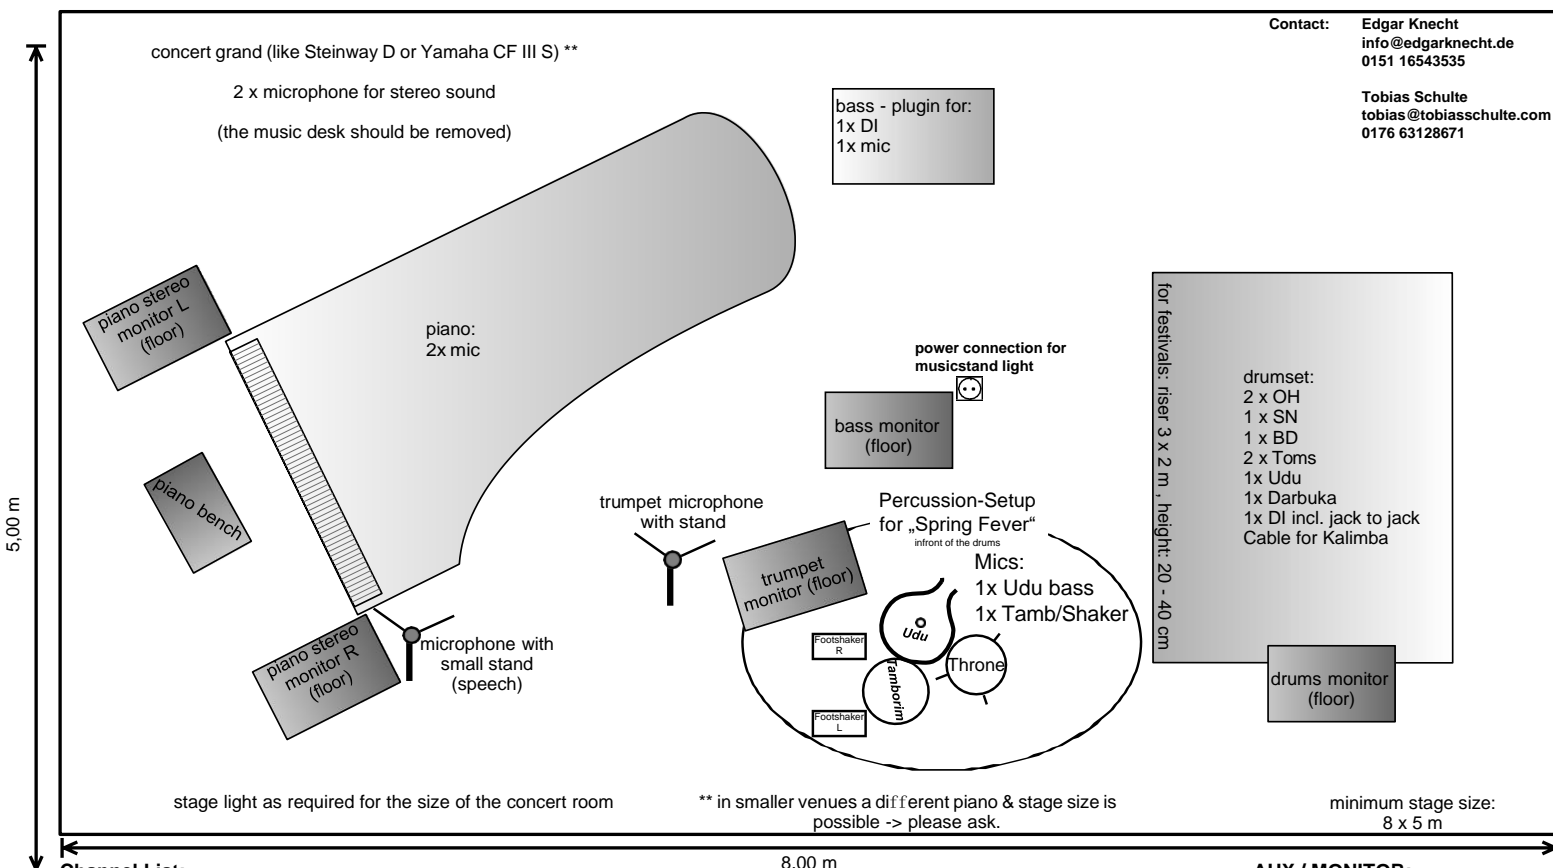

technical rider EDGAR KNECHT Trio

& Frederik Köster

The band will bring all instruments incl. BassAmp, except the piano!

Contact: Edgar Knecht
info@edgarknecht.de
0151 16543535

Tobias Schulte
tobias@tobiasschulte.com
0176 63128671

Channel List:

1. Piano low
2. Piano high
3. Piano talk Mic
4. Trumpet
5. Bass Mic
6. Bass Di

7. Bassdr
8. Snare
9. Tom high
10. Tom low
11. Udu
12. Darbuka

13. Kalimba
14. Overhead L
15. Overhead R
16. Udu 2 (Perc.Setup)
17. Tamb/Shaker (Perc.Setup)

8,00 m

AUX / MONITOR:

1. Piano L (Edgar Knecht)
2. Piano R
3. Trumpet (Frederik Köster)
4. Bass (Rolf Denecke)
5. Drums (Tobias Schulte)

Booking Kontakt

o-tone music, marktlaubenstr. 1, 35390 Gießen

fon: +49 (0)641 94 889 -32 e-mail: info@o-tonemusic.de

homepage: www.o-tonemusic.de - www.instagram.com/otonemusic/ - www.facebook.com/otonemusic/