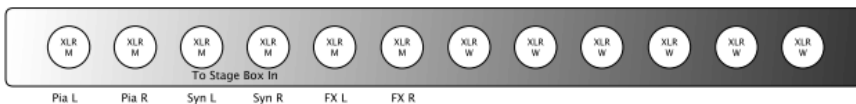

Rack Outputs Edgar Knecht

Booking Kontakt

o-tone music, marktlaubenstr. 1, 35390 Gießen

fon: +49 (0)641 94 889 -32 e-mail: info@o-tonemusic.de

homepage: www.o-tonemusic.de - www.instagram.com/otonemusic/ - www.facebook.com/otonemusic/