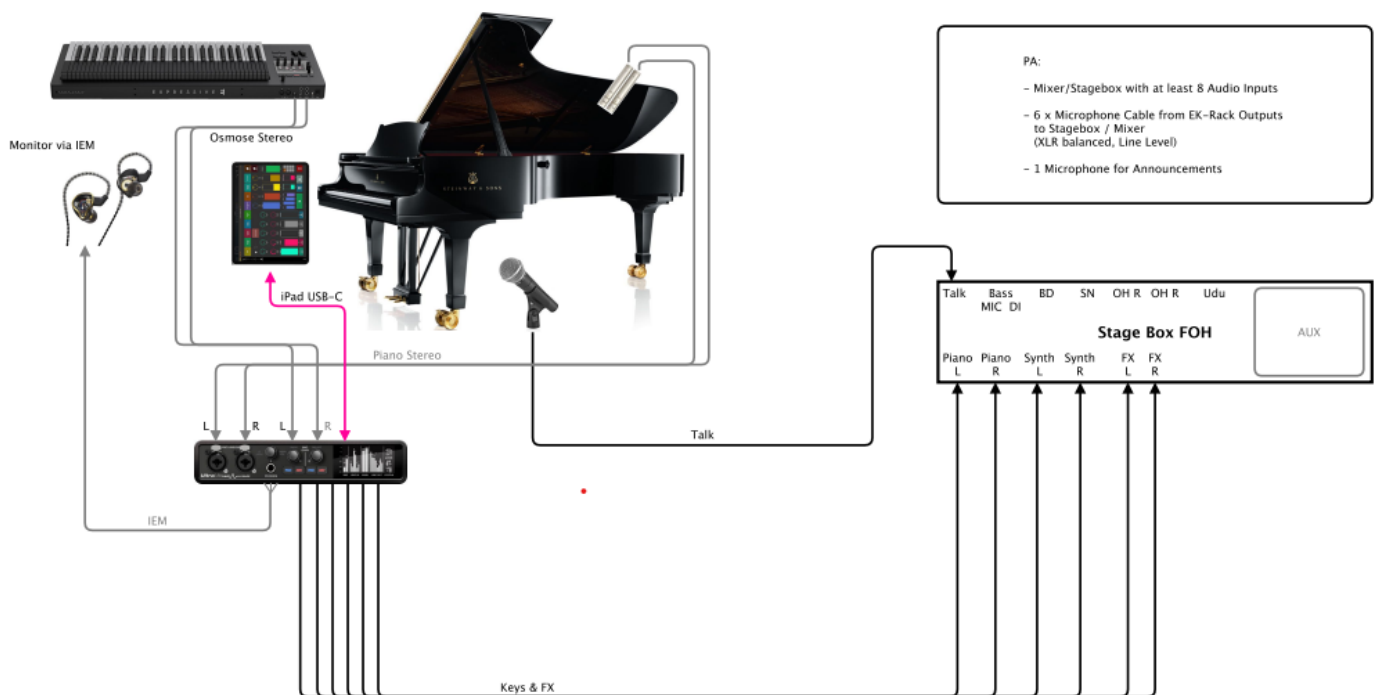

Edgar Knecht Solo
Technical Rider

PA:
 - Mixer/Stagebox with at least 8 Audio Inputs
 - 6 x Microphone Cable from EK-Rack Outputs to Stagebox / Mixer (XLR balanced, Line Level)
 - 1 Microphone for Announcements