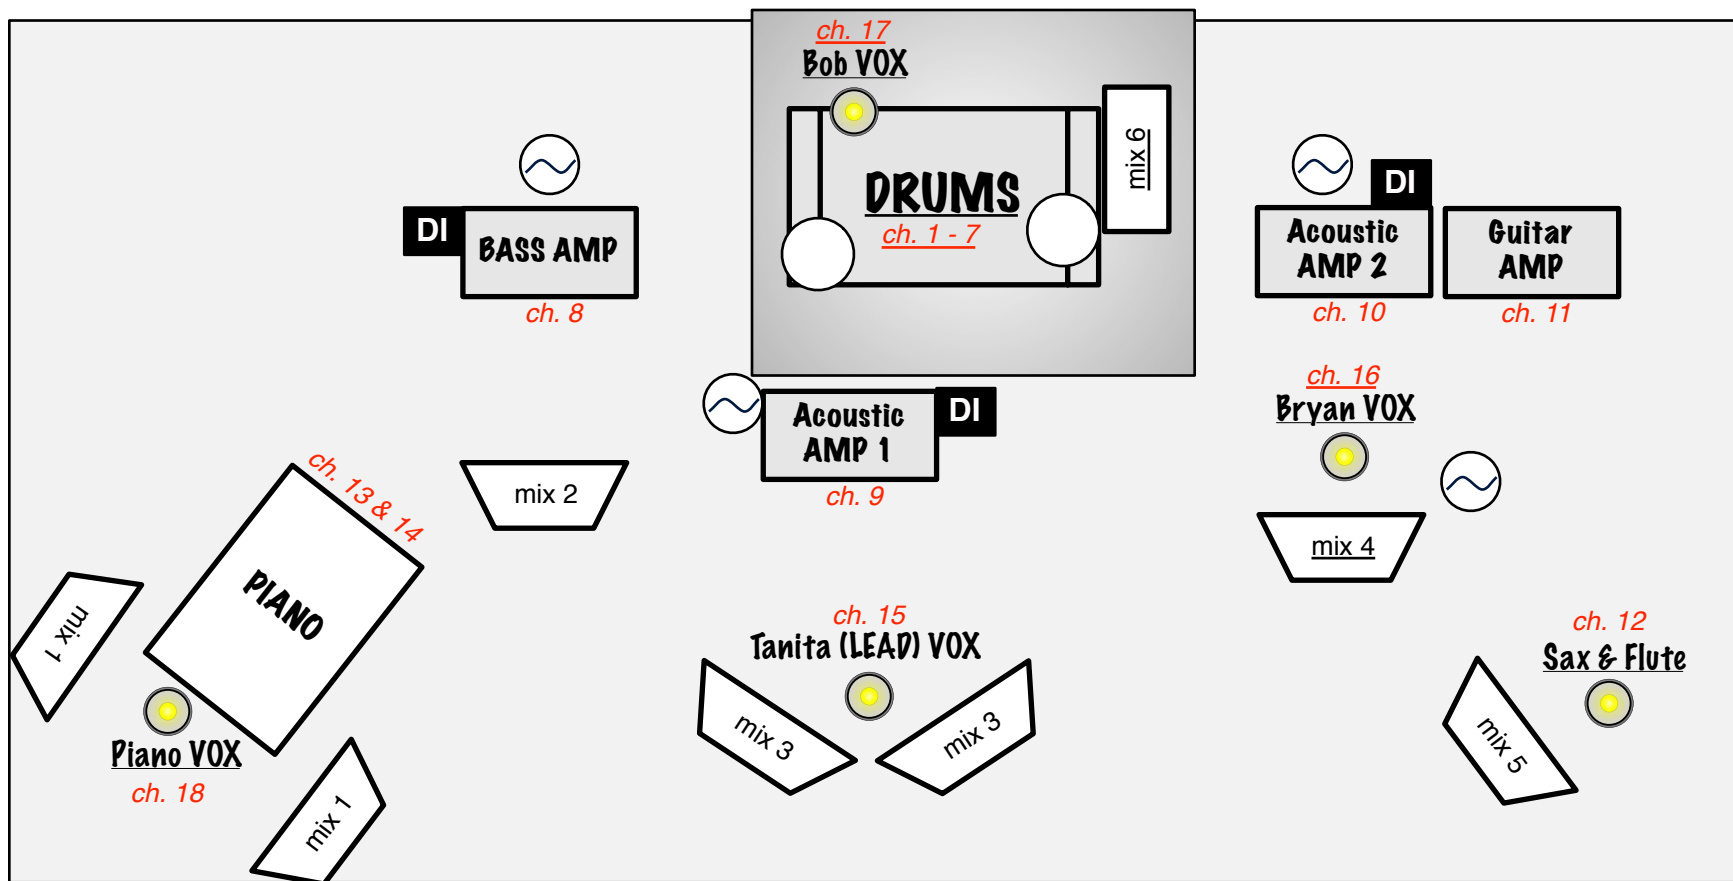

Tanita Tikaram - Stage Plan - 2014

This plan was last updated Mar 2014

For more info please contact:

Paul Blakeman

+44 7920281738

blakeyman@mac.com

Legend: ● = Vocal/instrument mic

DI = DI box

⊖ = 220v power

⏏ = monitor

mix 6 = 3-way drum fill