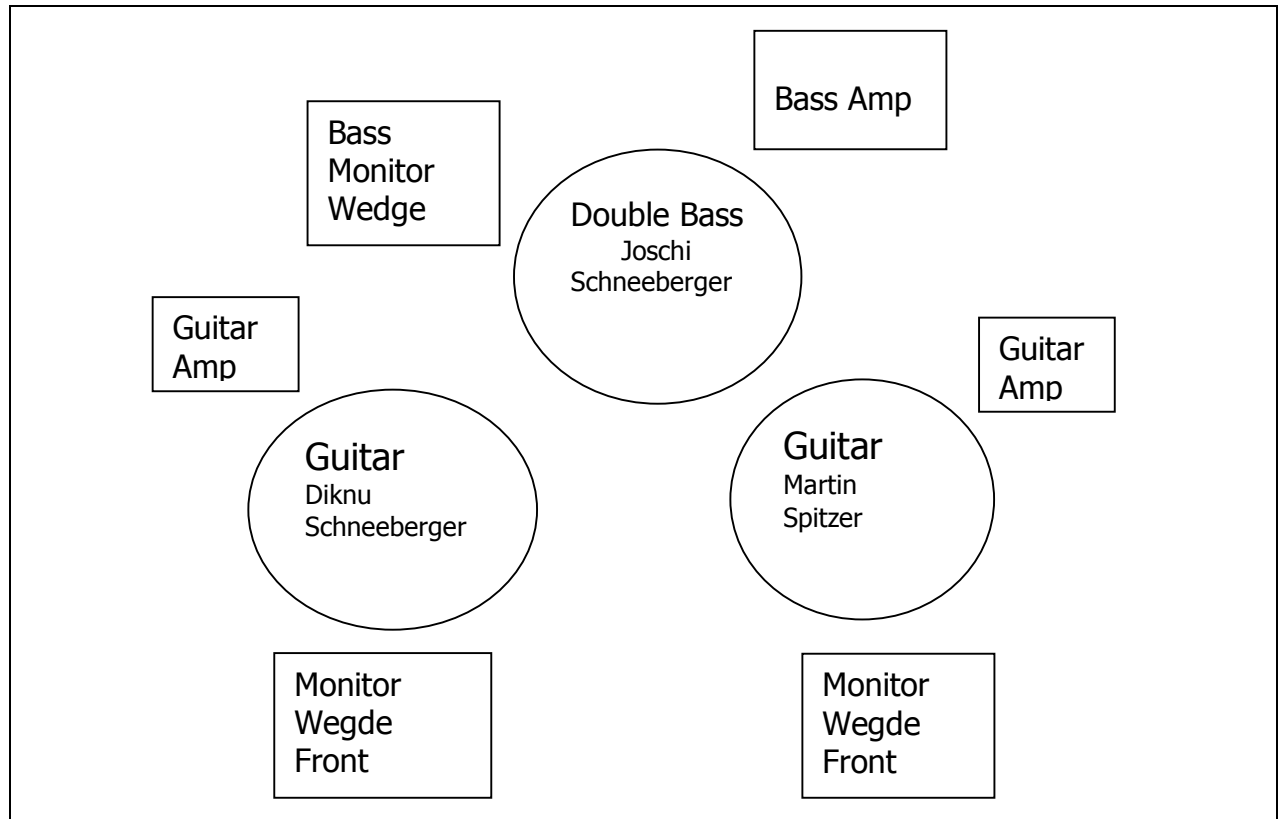

Diknu Schneeberger Trio – Technical Rider und Stage Plan

Backline: We bring the guitar amps and the bass amp with us. All amps have integrated DI boxes with XLR connectors.

Please provide:

- PA-System for the audience
- 2 stools without armrests
- 1 distribution board (3x230V)
- 3 or 2 monitor wedges
- 2 mic stands for the guitars
- 1 mic stand for the announcement mic
- 2 condenser mics for the guitars (if condenser mics are not available 2 Shure SM57)
- 1 Shure SM58 for the announcements

Infos for the technician:

We play acoustic guitars with built-in pickups straight to our amps. Please mix the signals of the microphones in front of the guitars with the pickup signals from our amps. 70% microphone and 30% pickup sound.