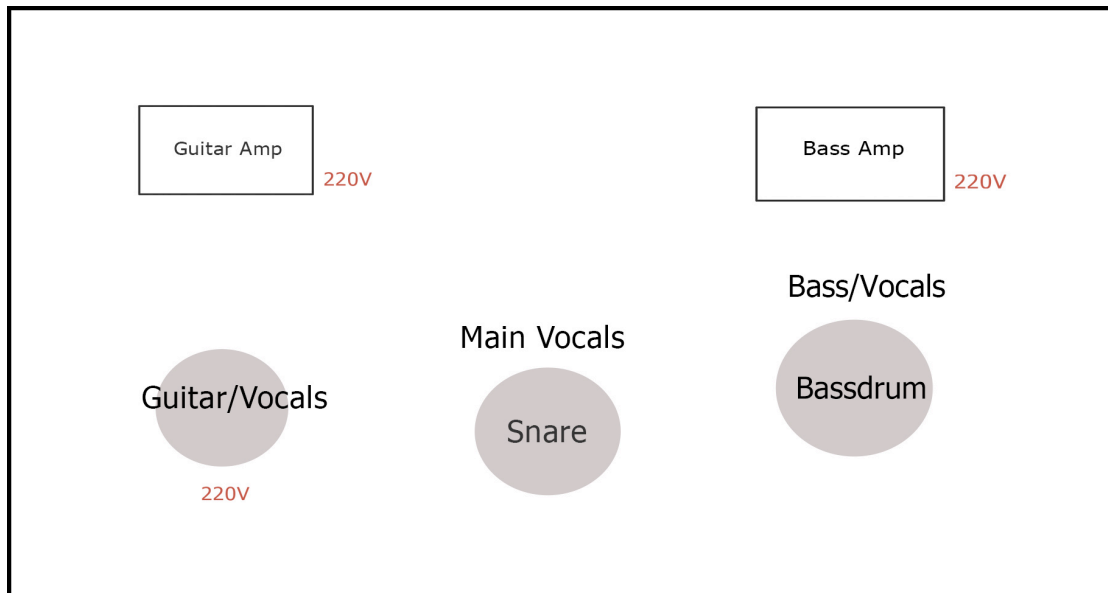

Marina & The Kats Trio

Lineup:

Marina Zettl – vocals/snare

Thomas Mauerhofer – acoustic guitar/vocals

Peter Schönbauer – bass/vocals/bass drum

Inputlist:

FOH channel	Instrument	Mic
1	BD	Shure SM91 (supplied by the Band)
2	Snare	Clip On or similar (supplied by the Band)
3	Underhead	CMV3 (supplied by the Band) please use small stand → Underhead)
4	Bass	D.I. (supplied by the Band)
5	Guitar Amp	SM57
6	Guitar Mic	D.I. (supplied by the Band)
7	Vocals 1	AKG/Beyerdynamic (supplied by the Band) Please use short boom arm!
8	Vocals 2	SM58
9	Vocals 3	SM58

Space needed: 4x3 meters

Stageplot:

Es werden keine Monitore benötigt, die Band arbeitet mit mitgebrachtem In-Ear-System.

Soweit nicht anders ausgemacht, bringen wir die Band ihren eigenen Tontechniker mit.

Mindestens ein mit der Hausanlage vertrauter Techniker muss beim Auf- und Abbau bzw beim Verkabeln zur Verfügung gestellt werden.

Techniker Marina & The Kats: Samuel Attuah, samuel.attuah@hotmail.com, +43 676 6318968