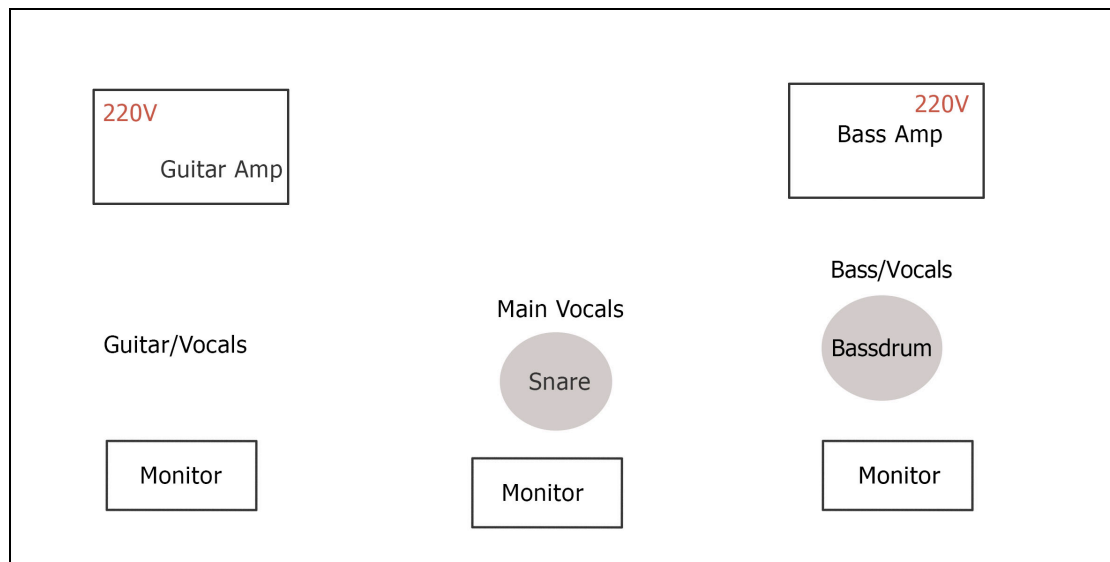

Marina & The Kats Trio

Lineup:

Marina Zettl – vocals/snare

Thomas Mauerhofer – acoustic guitar/vocals

Peter Schönbauer – bass/vocals/bass drum

Inputlist:

FOH channel	Instrument	Mic
1	Bd	Shure SM91 or similar
2	Snare	Clip On (supplied by the Band)
3	Overhead	AKG 451
4	Bass	D.I.
5	Guitar	D.I.
6	Vocals 1	Beyerdynamic M201(supplied by the Band)
7	Vocals 2	SM58
8	Vocals 3	SM58

Space needed: 4x3 meters

Stageplot:

Backline:

- 1 Guitar Amp (AER, Schertler or Fender Tube Amp)
- 1 Bass Amp
- 1 Bassdrum (20') with Bass Drum Pedal
- 1 Snare Drum (14x6 or similar, wooden snare preferred)
- 1 Cymbal Stand
- 1 18' Crash Ride